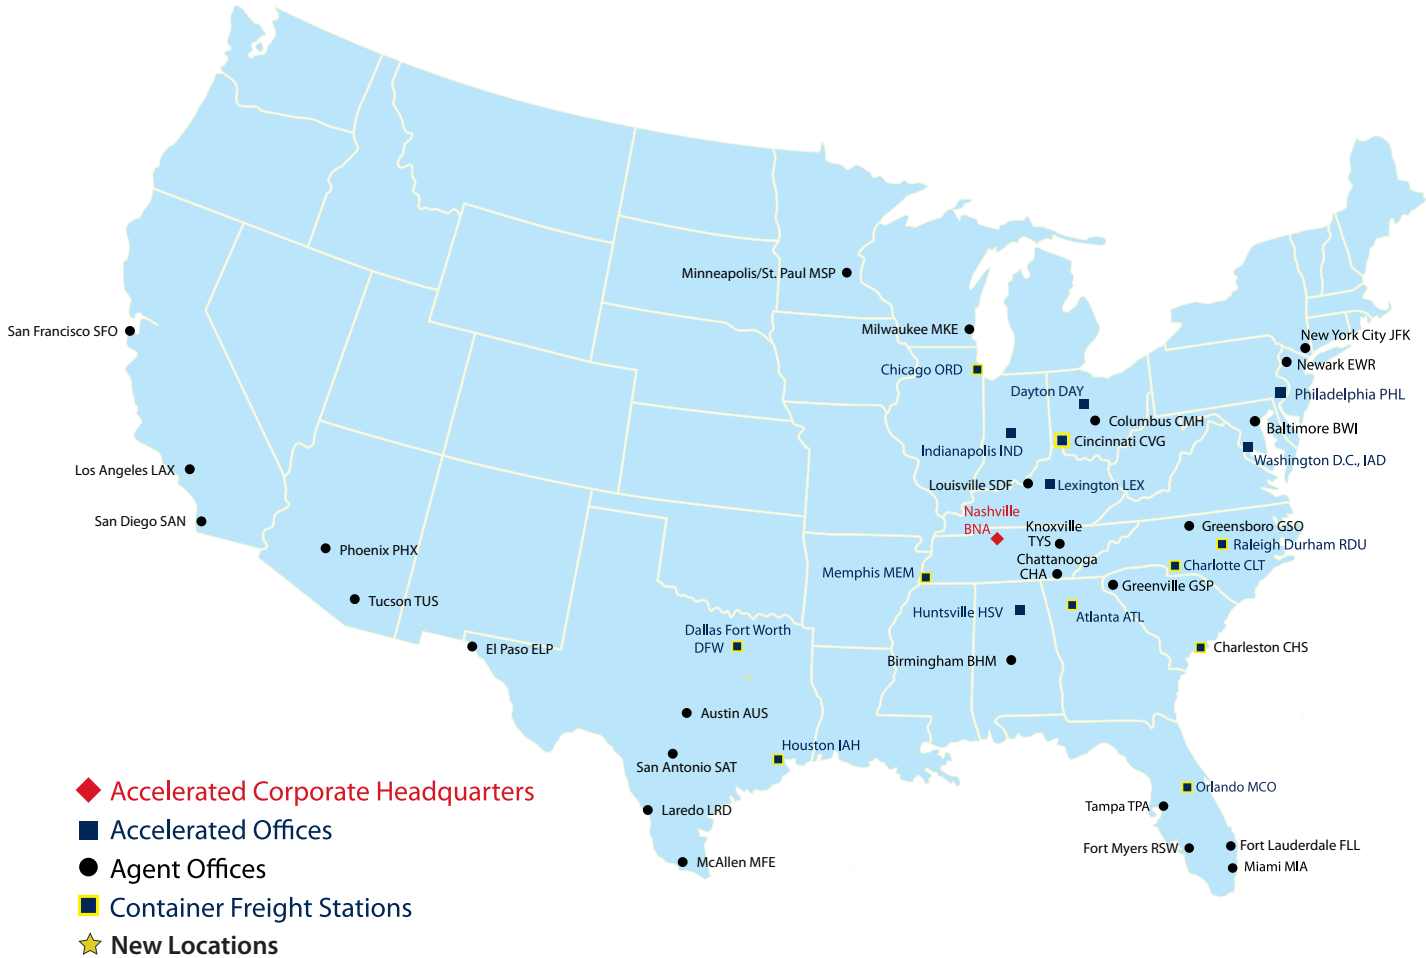

ACCELERATED

Office: (615) 367-0949 or (800) 821-3052

Web: www.Acceleratedusa.net

E-Mail: QTE@Acceleratedusa.com